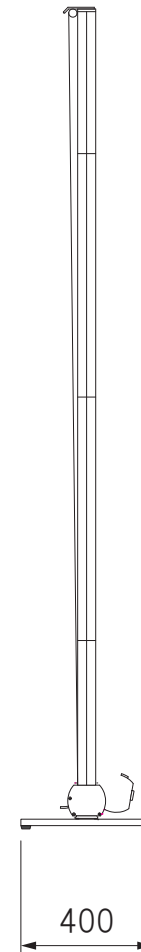

約 2500

重量：9kg

International Creative

Model Number

SP-100

Manufacturer

IZUMI

Screen Size

100inch

SCALE

1/23

UNIT

mm

SIZE

A4

DATE