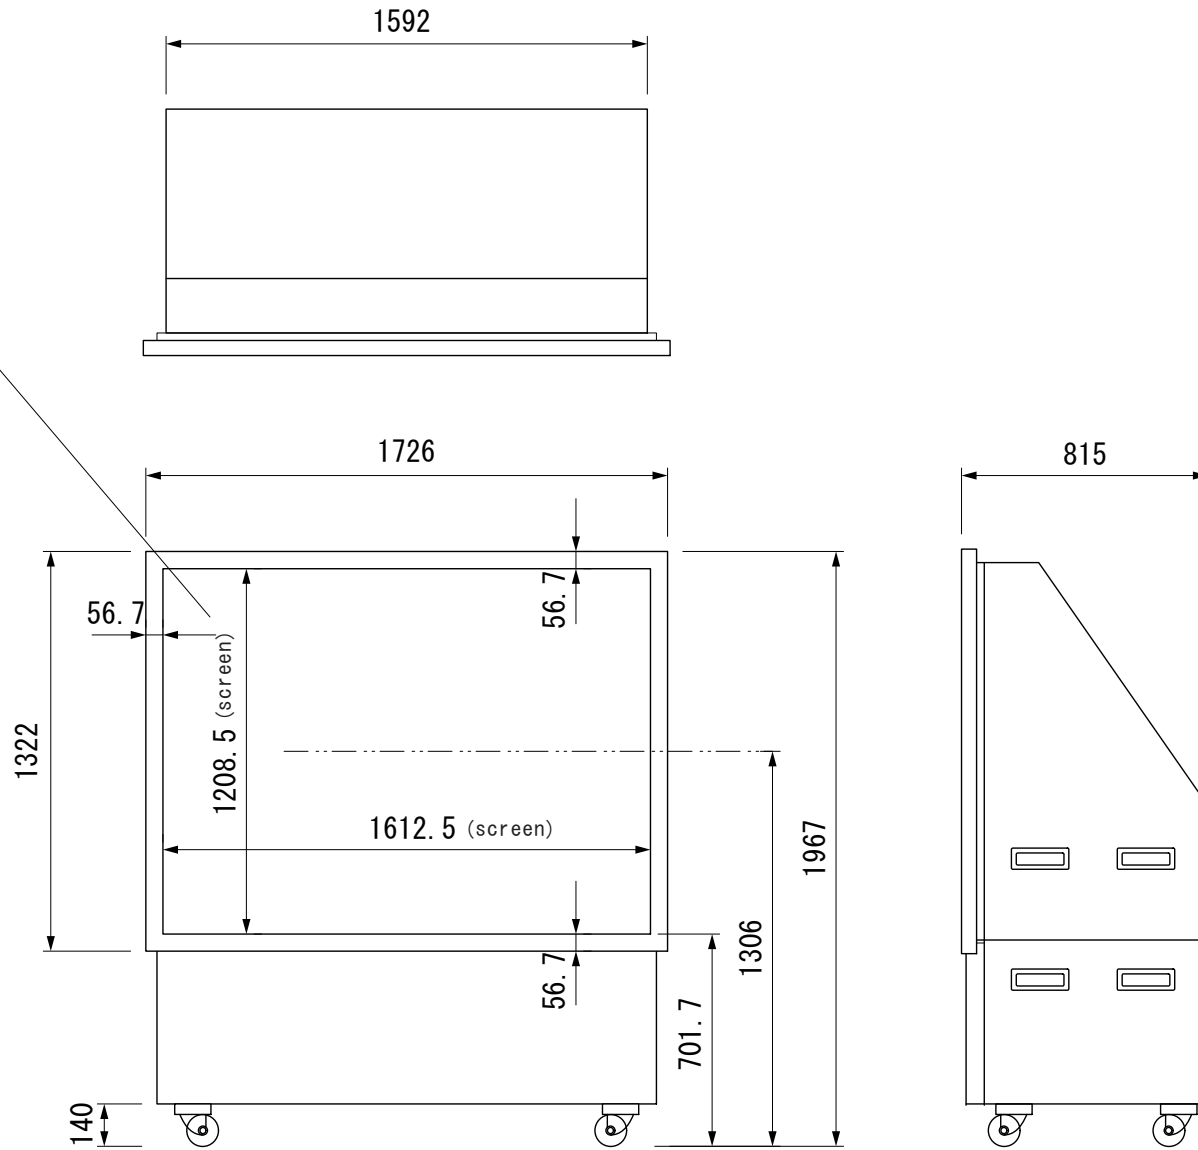

NX80-1112S

International Creative

Model Number

UT-80 Touch Panel

Manufacturer

HITACHI

Screen Size

80inch

SCALE

1/25

UNIT

mm

SIZE

A4

DATE

2004.3