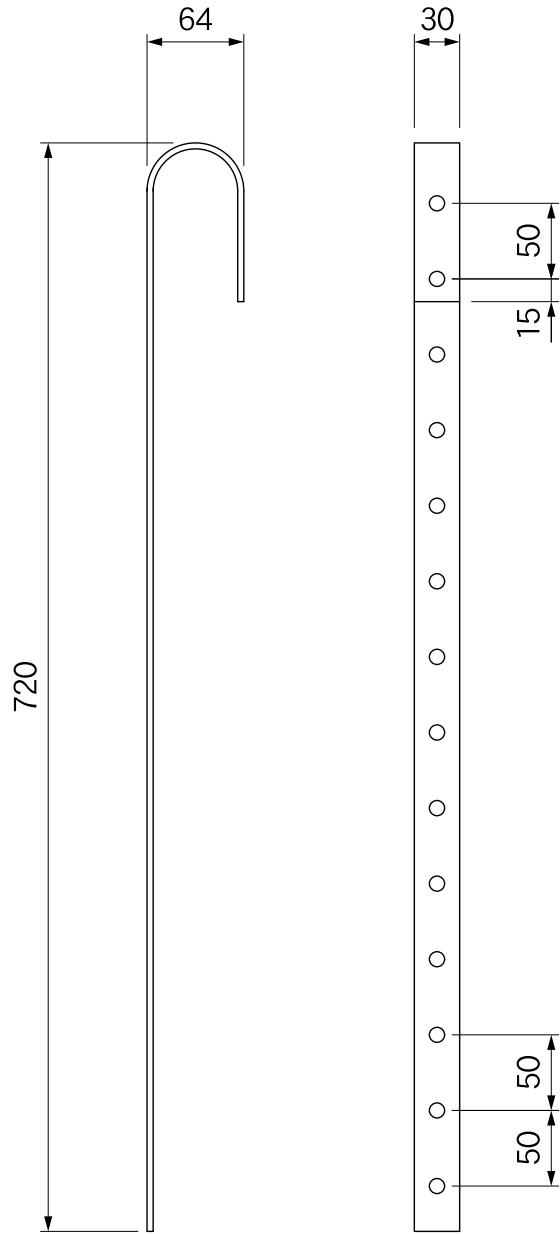

CA-1

CA-2

International Creative

Model Number
CA-1/CA-2

Manufacturer
International Creative

トラス吊り金具

SCALE
1/5

UNIT
mm

SIZE
A4

DATE
2003.7