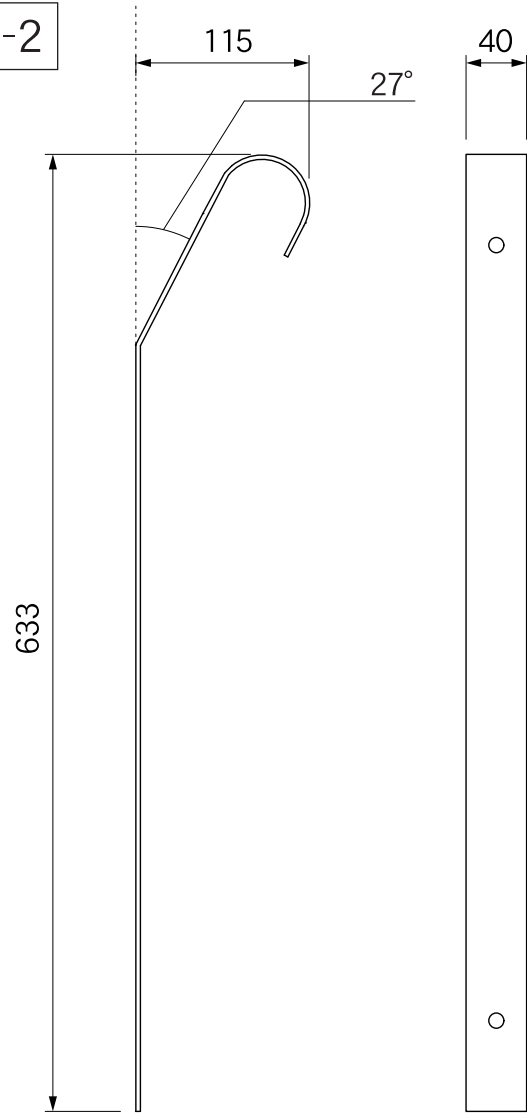

CA-1

CA-2

International Creative

Model Number
CA-1/CA-2

Manufacturer
International Creative

トラス吊り金具

SCALE
1/5

UNIT
mm

SIZE
A4

DATE
2003.7